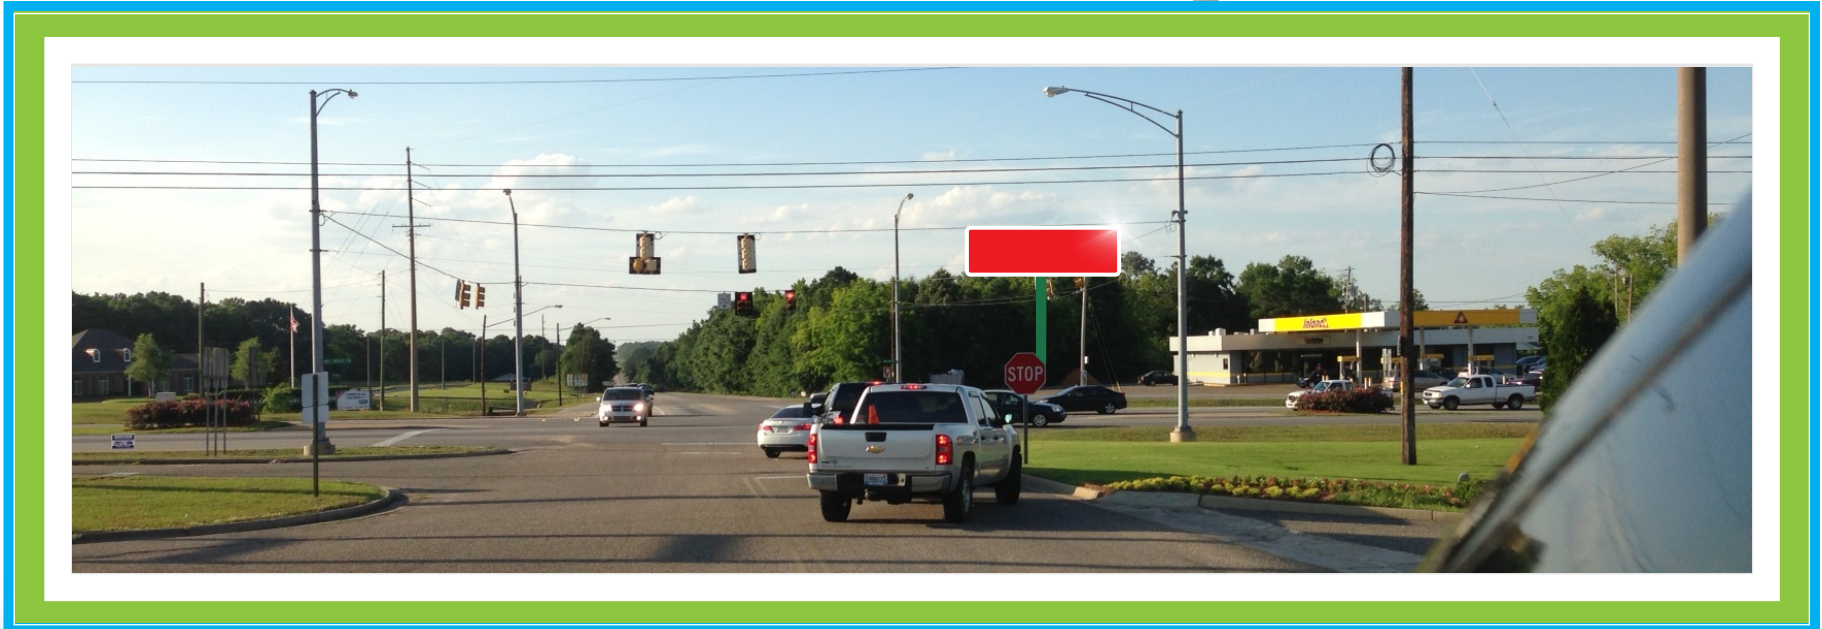

HWY 167 North

#414 • Boll Weevil Cir. @ Hwy 167N

This is a 10' x 42' digital billboard located at the intersection of Boll Weevil Circle & Hwy 167 North. This display targets traffic headed North on 167 and Eastbound traffic on the Boll Weevil Circle. It also targets traffic coming and going from Elba, New Brockton, & Andalusia.

Pixel Size: 768px wide by 208px high

PROXIMITIES:

Lowes | Action GMC | Tractor Supply | Army Aviation
Searcy Funeral Home | Mellow Mushroom | Churches
Chicken | New Kia Tier 1 Plant | Enterprise Industrial Park
Enterprise Civic Center | High Residential Area

Latitude: 31.334485 Longitude: -85.859866

Weekly Impressions per Full Spot: 29,249+

ENTERPRISE, AL